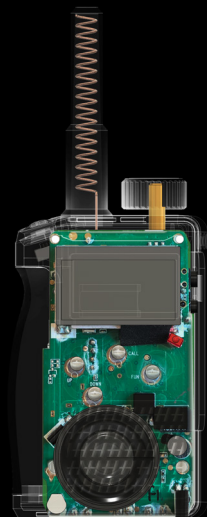

### INSPIRATION IN EVERY DETAIL

Uncompromising Communication. Redefined. Merging precision engineering with timeless design, this radio sets a new standard in modern communication. Crystal-clear audio. Robust signal stability. Intuitive control. Built to perform – wherever clarity and reliability matter most.

Engineered for seamless group coordination, our radio system features 8 main channels—each a dedicated lane for uninterrupted communication. Supporting these are 80 sub-channels, offering refined signal separation and interference-free clarity, even in densely populated areas. Whether you're coordinating a team event or managing logistics, you'll always find a channel combination that fits.

**8** Chanals

**2.1"** Screen